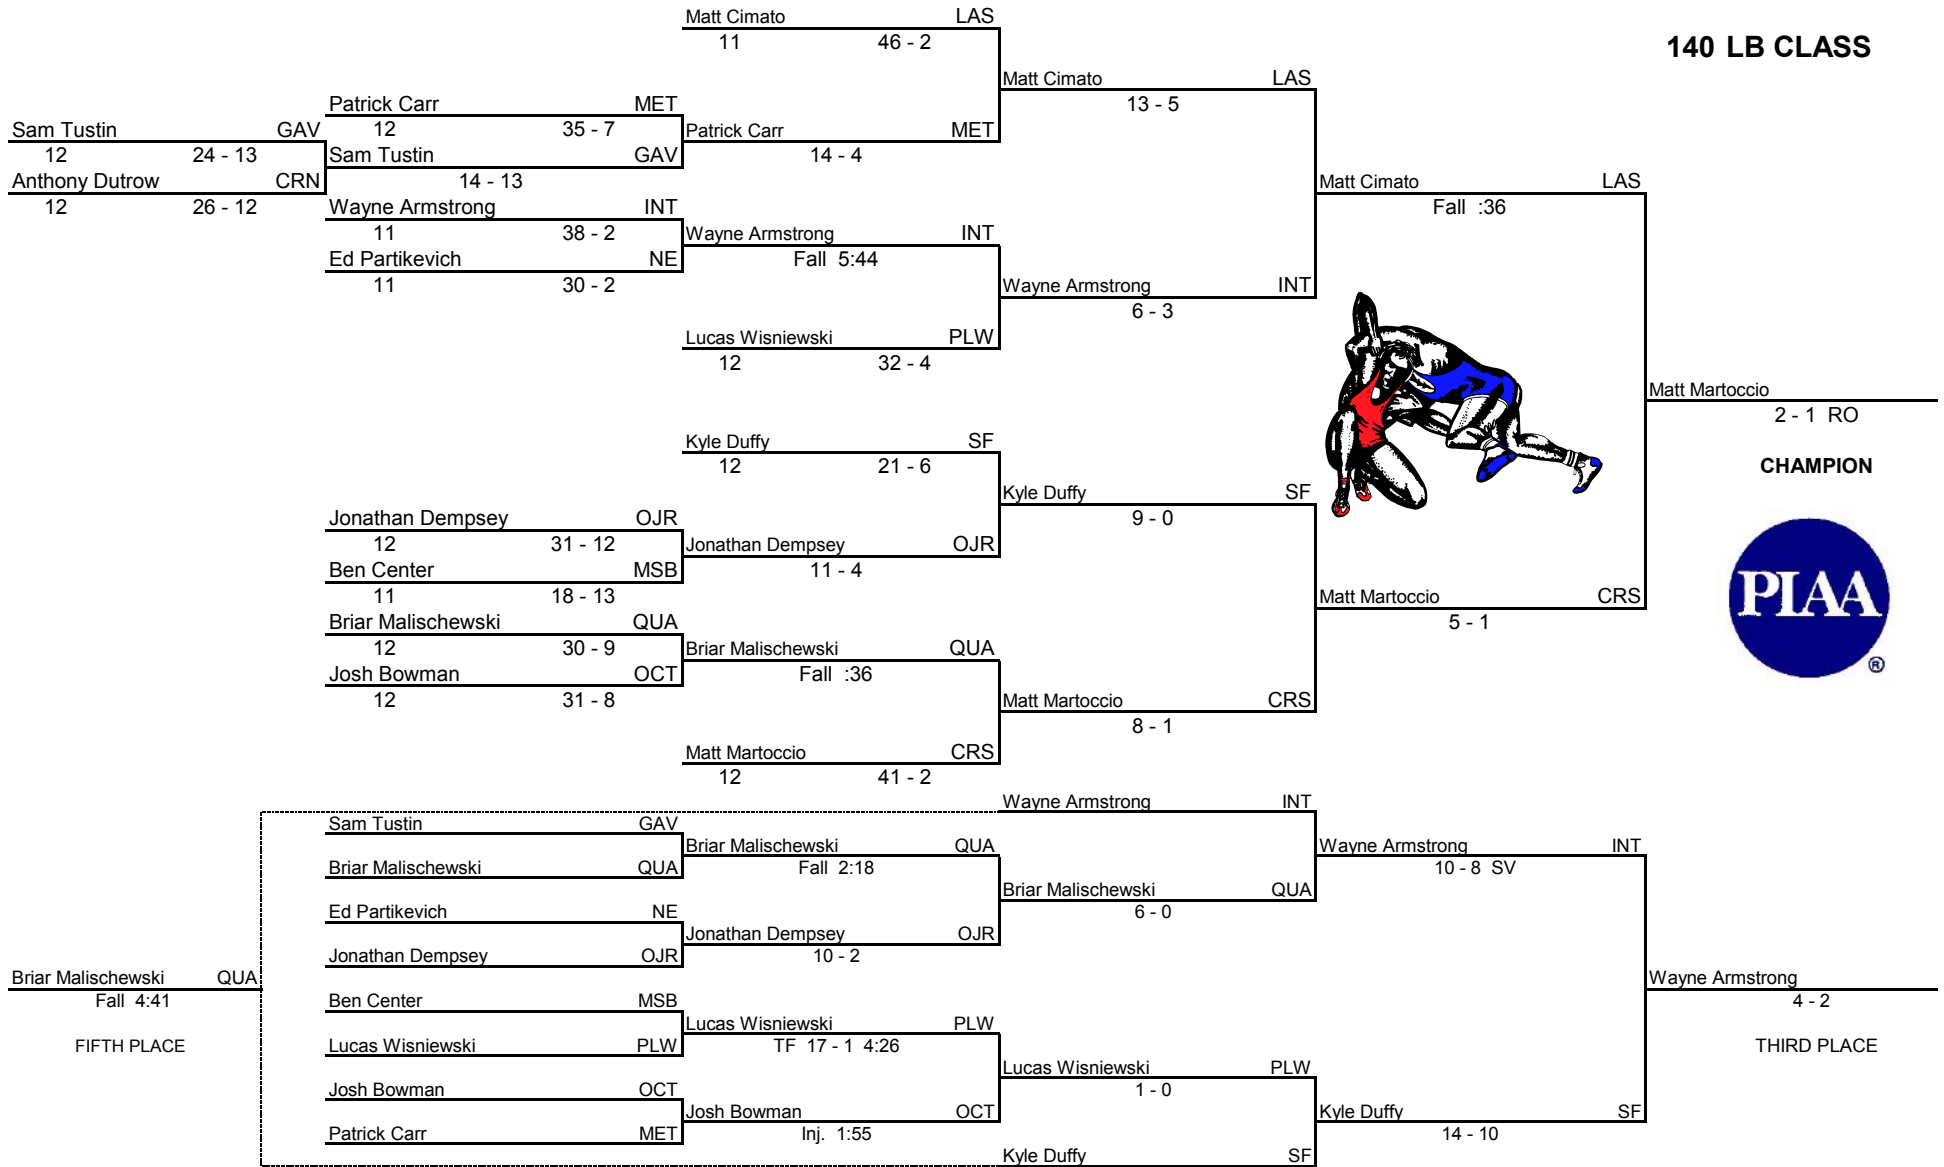

LAS

CON

CRS

CBS

2010 PIAA AAA Southeast Region Wrestling

140 LB CLASS

CRS

INT