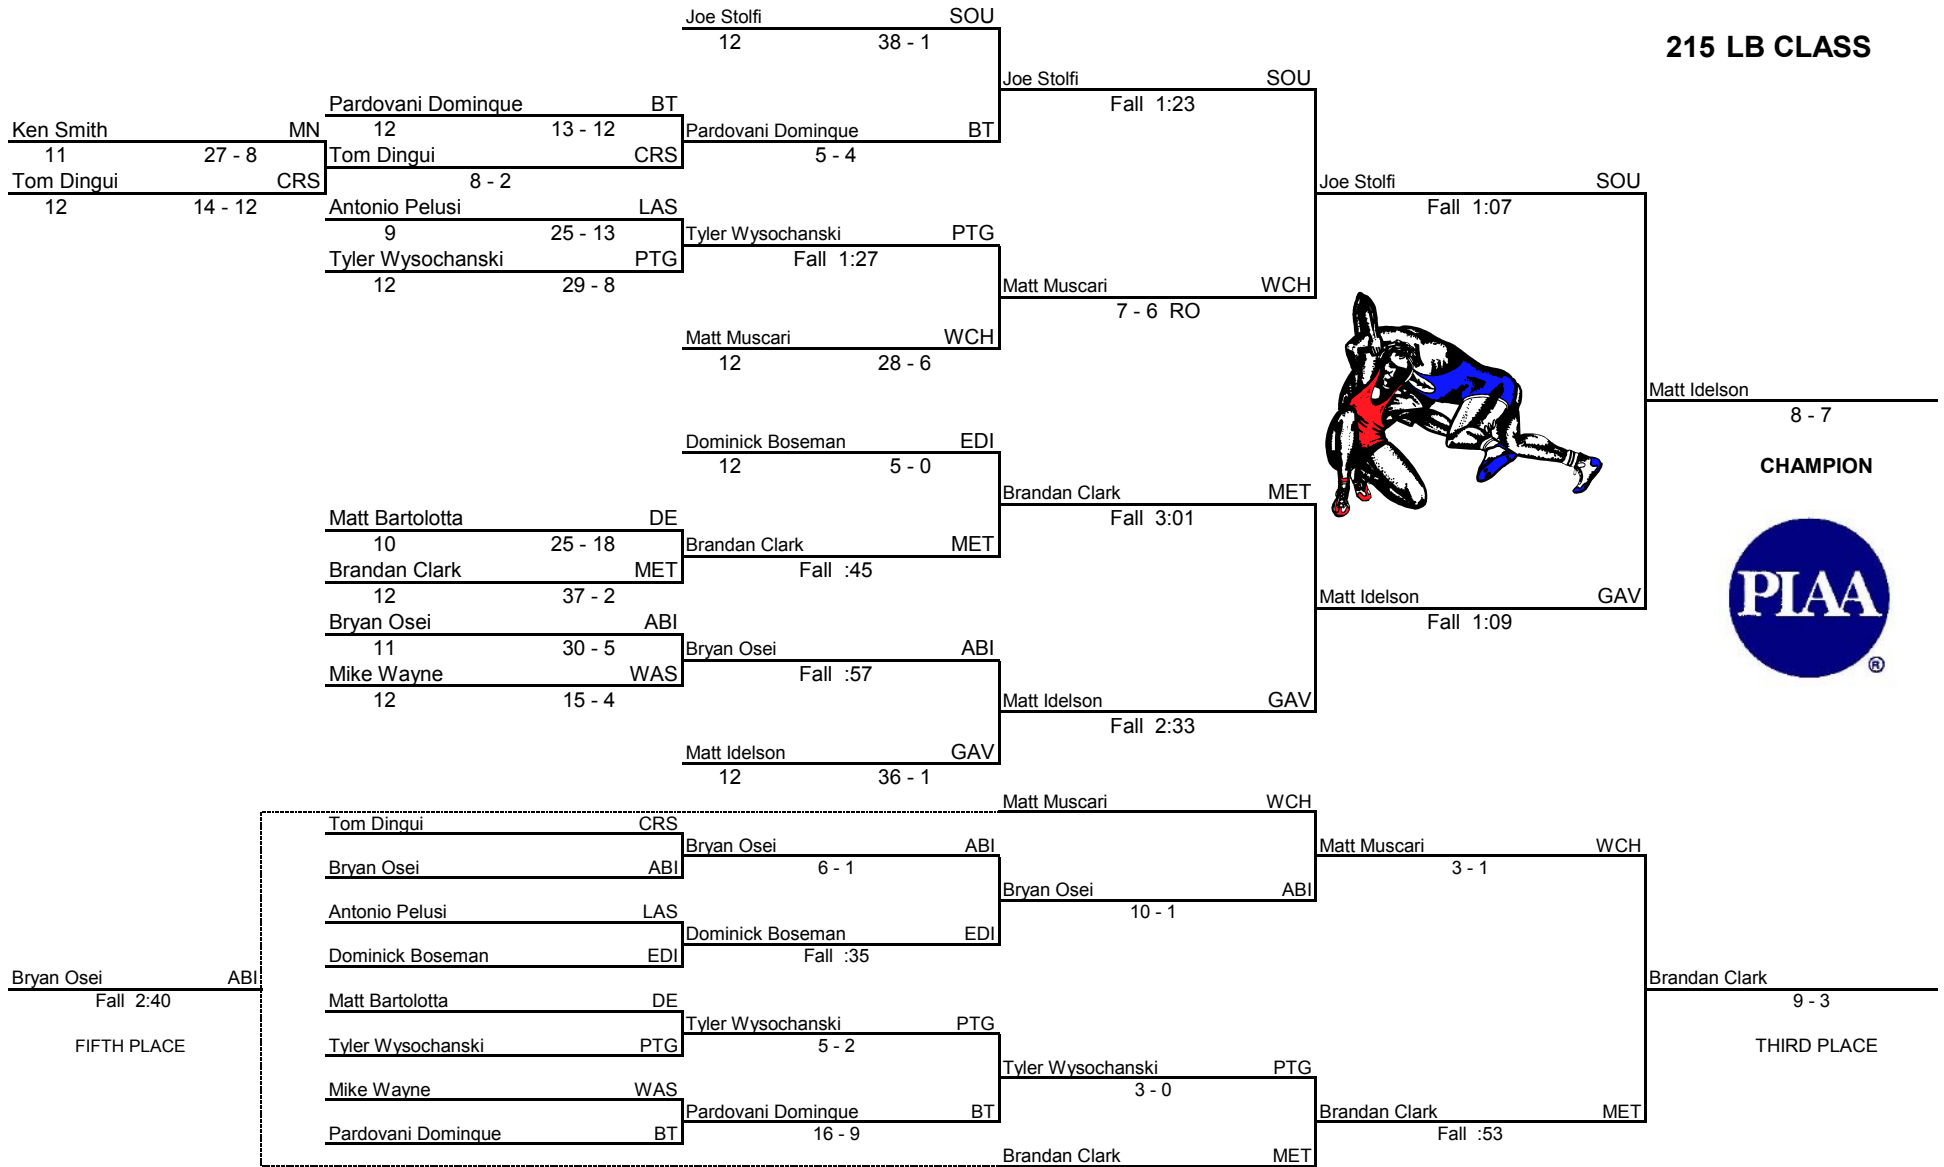

2010 PIAA AAA Southeast Region Wrestling

PLW

CRS

2010 PIAA AAA Southeast Region Wrestling

UMO

CON

2010 PIAA AAA Southeast Region Wrestling

215 LB CLASS