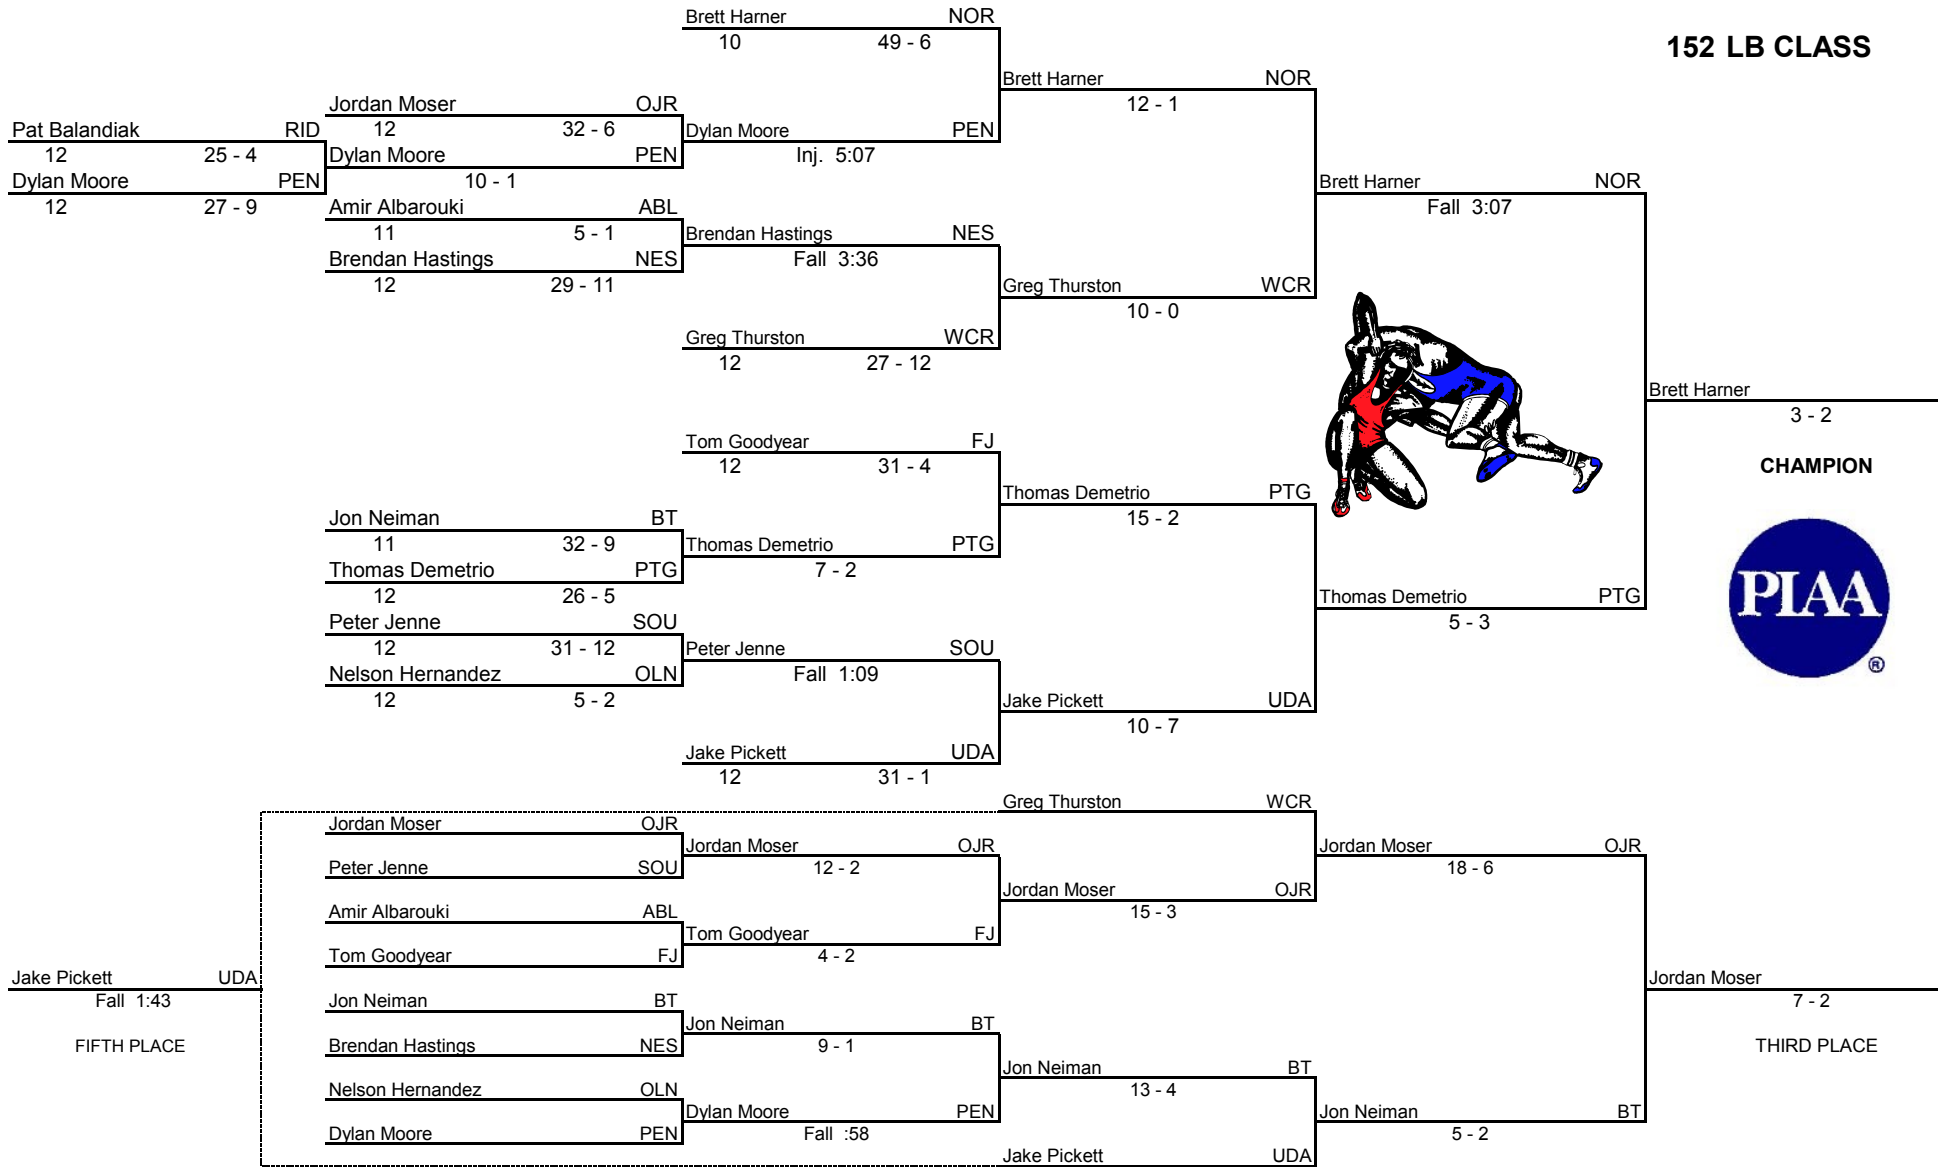

2010 PIAA AAA Southeast Region Wrestling

152 LB CLASS