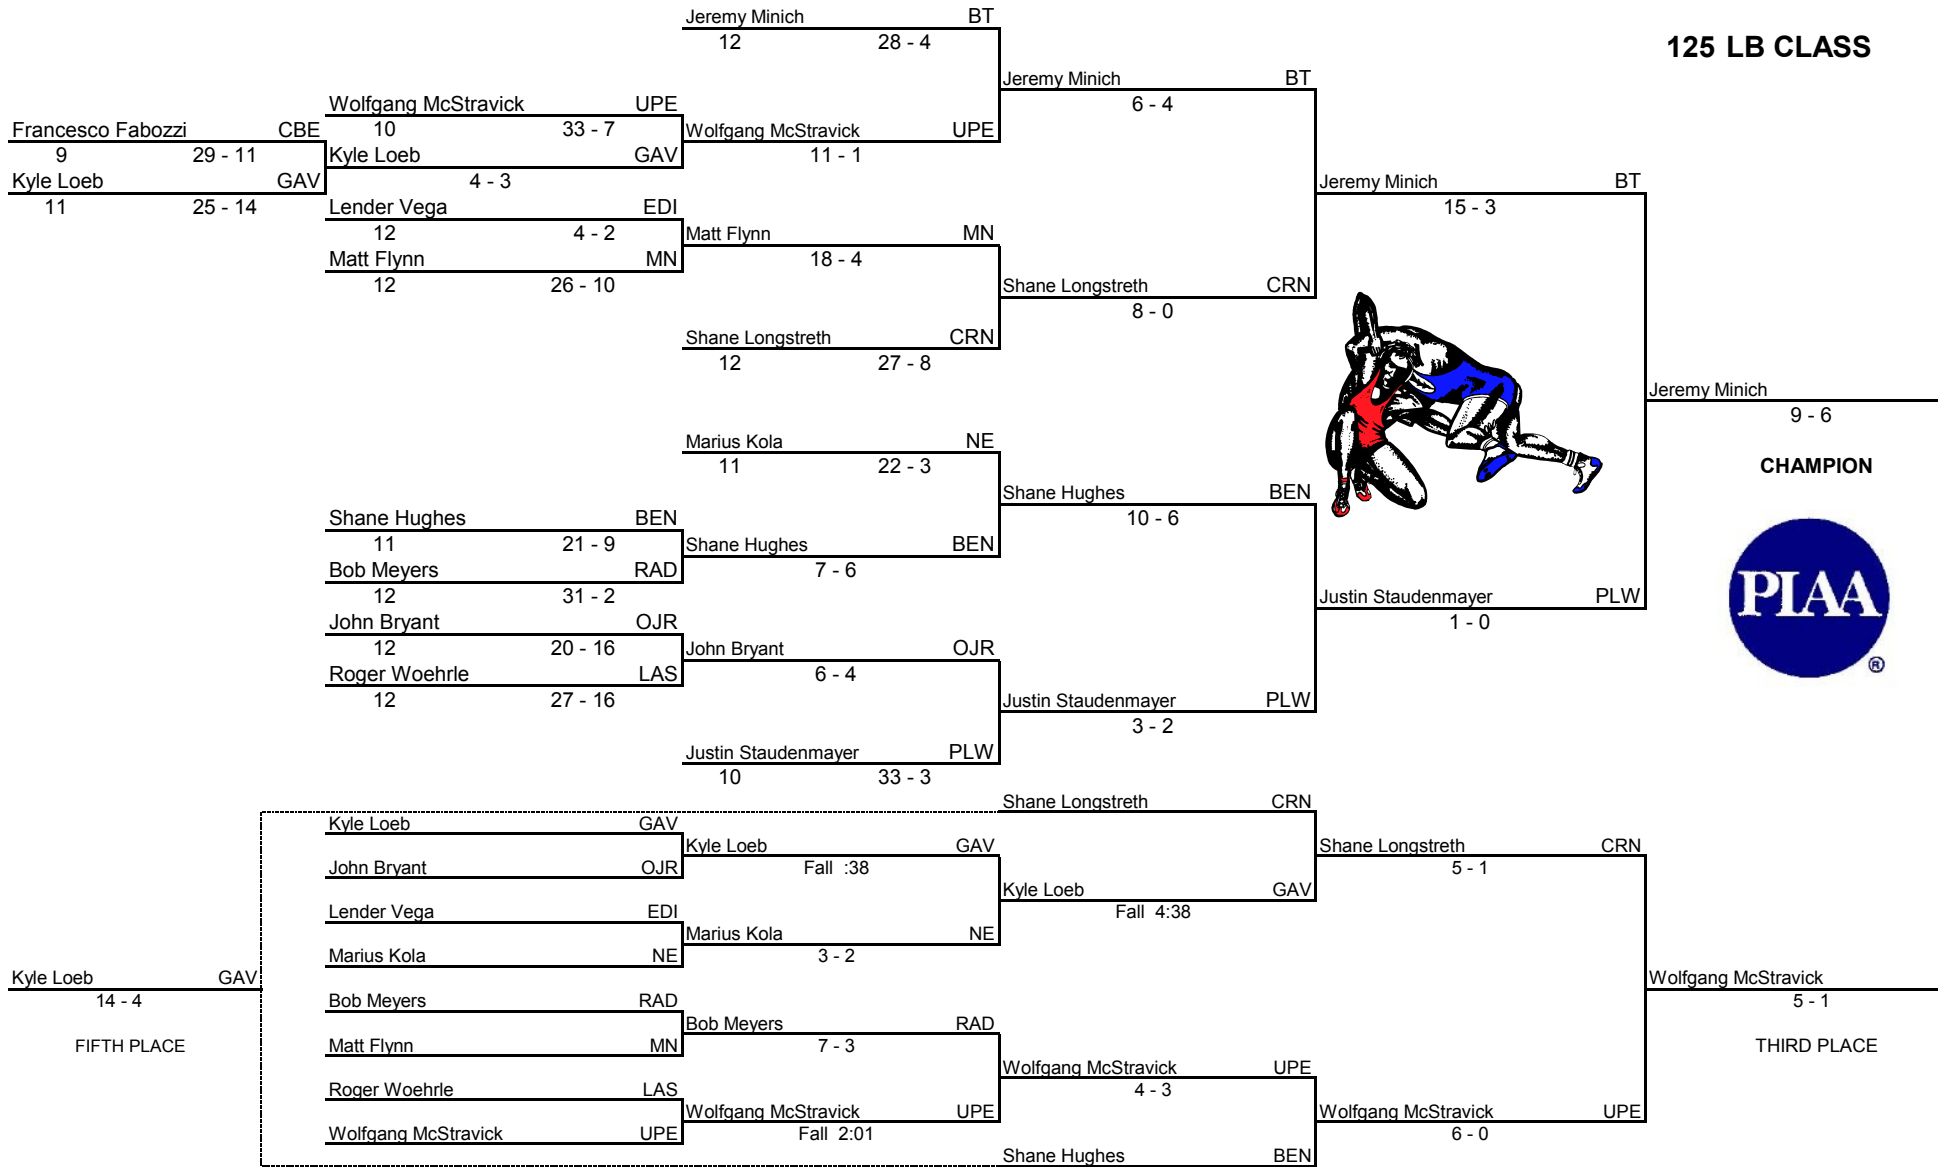

2010 PIAA AAA Southeast Region Wrestling

125 LB CLASS